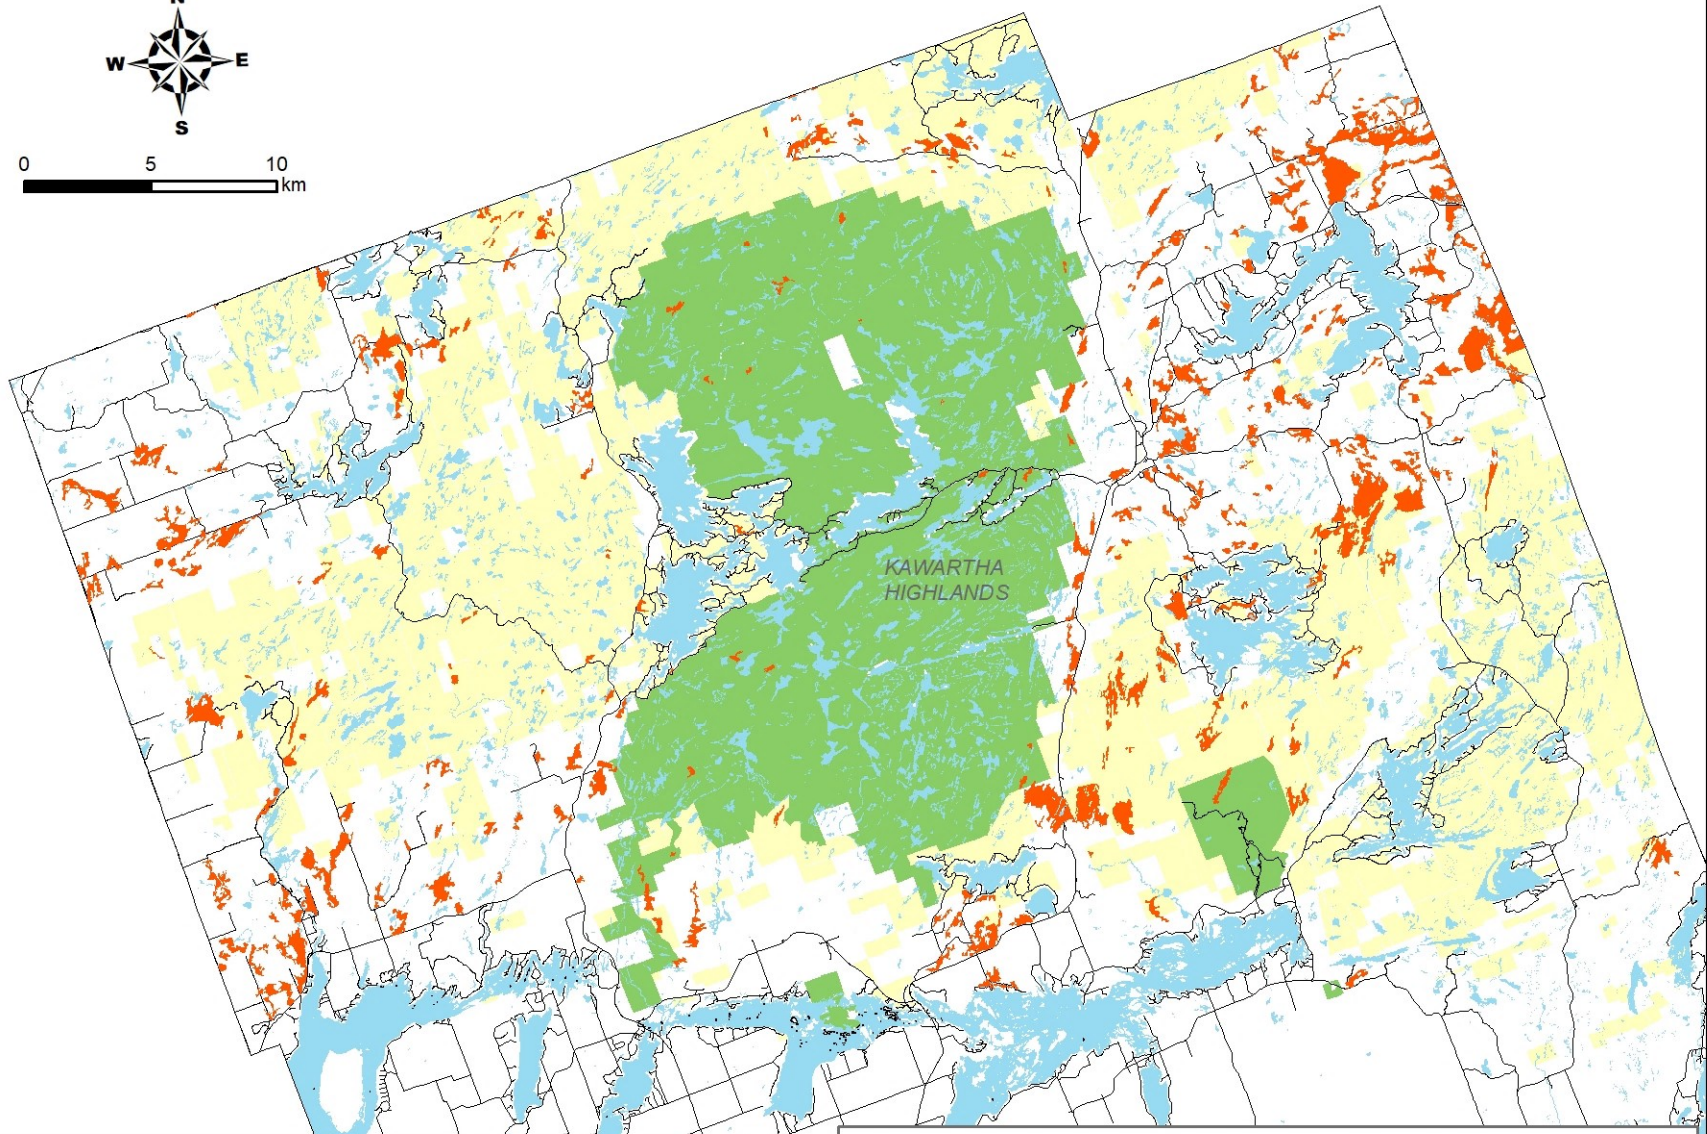

# Old-Growth White Cedar Forests in Northern Peterborough County

0 5 10 km

- White Cedar OGFs
- Provincial Park
- Crown Land
- Peterborough County Boundary
- Waterbodies
- Roads

Produced by Carling Dewar for Ancient Forest Exploration & Research under Licence with the Ontario Ministry of Natural Resources and Forestry © Queen's Printer for Ontario, February 19, 2020. Based on 1987-2003 FRI data.