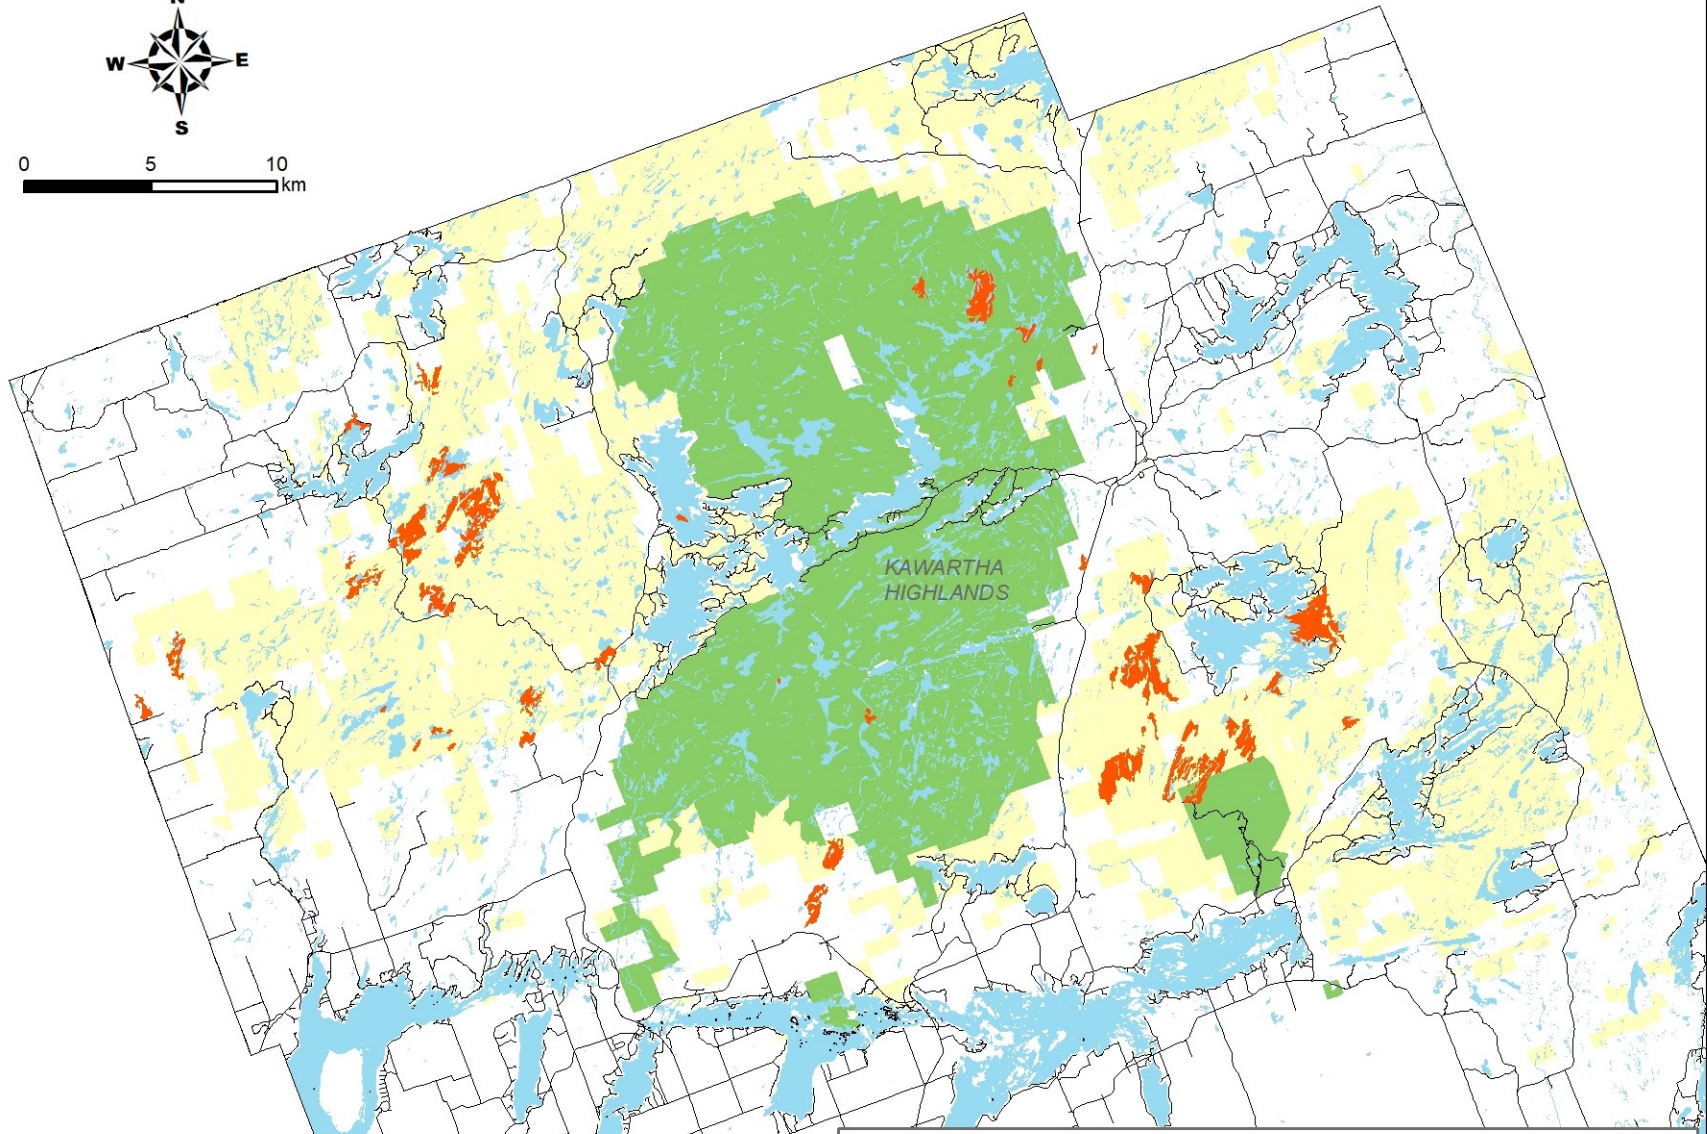

Old-Growth White Pine Forests in Northern Peterborough County

0 5 10 km

- White Pine OGFs
- Provincial Park
- Crown Land
- Peterborough County Boundary
- Waterbodies
- Roads

Produced by Carling Dewar for Ancient Forest Exploration & Research under Licence with the Ontario Ministry of Natural Resources and Forestry © Queen's Printer for Ontario, February 19, 2020. Based on 1987-2003 FRI data.