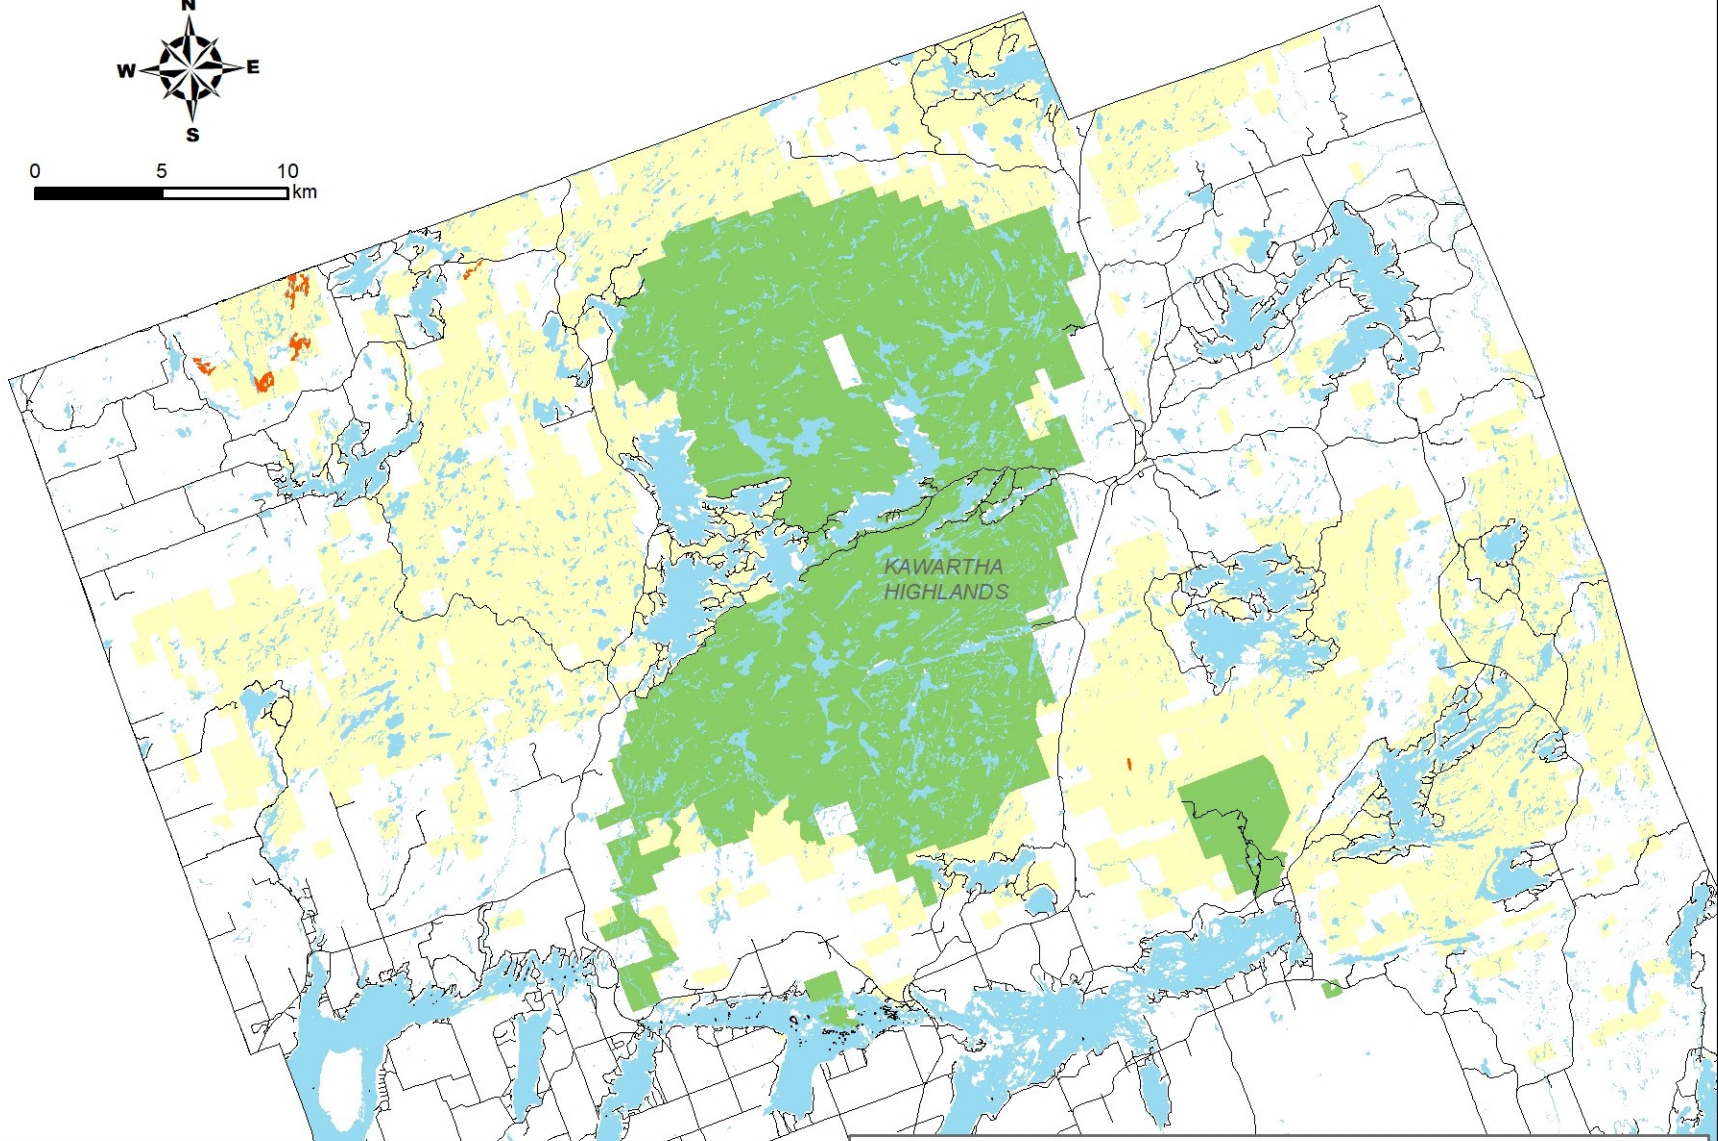

Old-Growth Red Pine Forests in Northern Peterborough County

0 5 10 km

- Red Pine OGFs
- Provincial Park
- Crown Land
- Peterborough County Boundary
- Waterbodies
- Roads

Produced by Carling Dewar for Ancient Forest Exploration & Research under Licence with the Ontario Ministry of Natural Resources and Forestry © Queen's Printer for Ontario, February 19, 2020. Based on 1987-2003 FRI data.