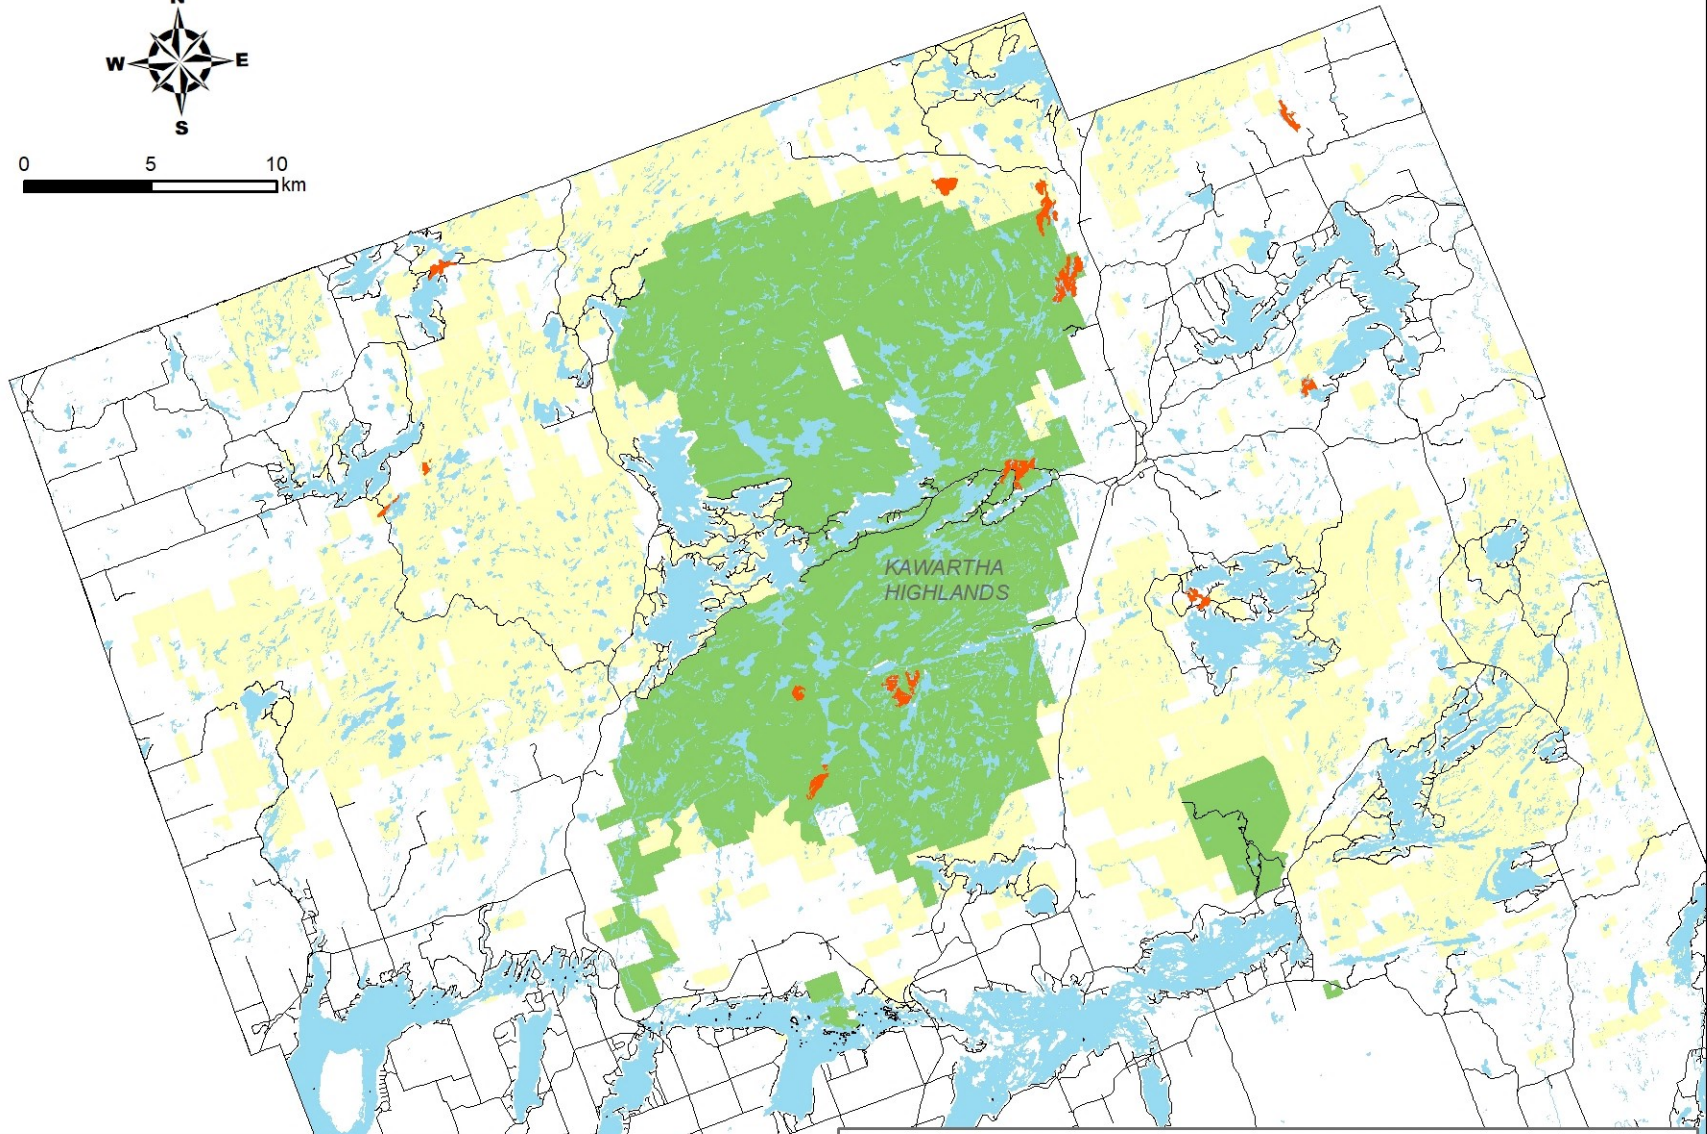

# Old-Growth Red Oak Forests in Northern Peterborough County

0 5 10  
km

- |                 |                              |
|-----------------|------------------------------|
| Red Oak OGFs    | Peterborough County Boundary |
| Provincial Park | Waterbodies                  |
| Crown Land      | Roads                        |

Produced by Carling Dewar for Ancient Forest Exploration & Research under Licence with the Ontario Ministry of Natural Resources and Forestry © Queen's Printer for Ontario, February 19, 2020. Based on 1987-2003 FRI data.