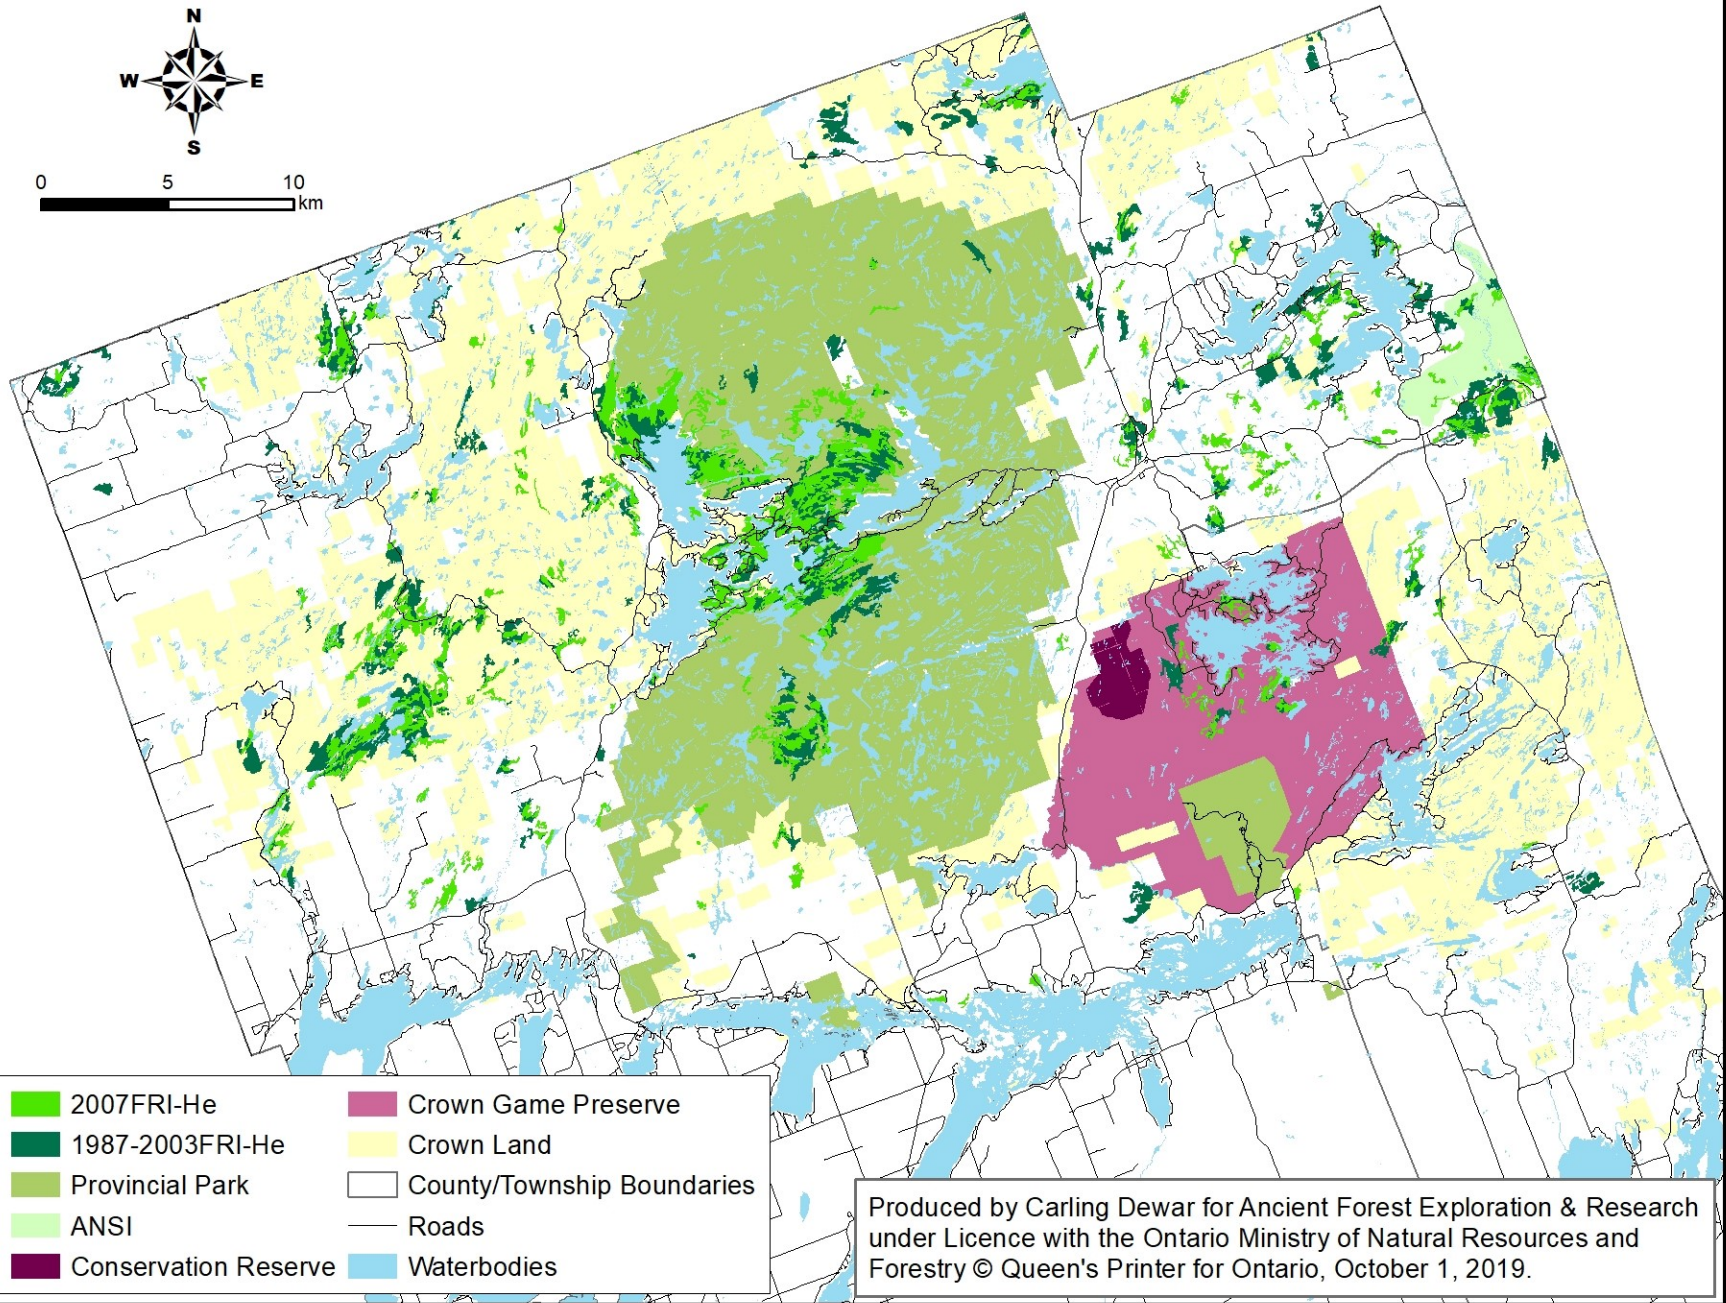

Eastern Hemlock Stands (All Ages) in Northern Peterborough County

0 5 10 km

- | | |
|----------------------|----------------------------|
| 2007FRI-He | Crown Game Preserve |
| 1987-2003FRI-He | Crown Land |
| Provincial Park | County/Township Boundaries |
| ANSI | Roads |
| Conservation Reserve | Waterbodies |

Produced by Carling Dewar for Ancient Forest Exploration & Research under Licence with the Ontario Ministry of Natural Resources and Forestry © Queen's Printer for Ontario, October 1, 2019.